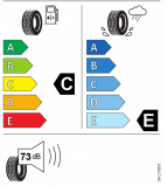

SUPPLIER'S NAME Tyre type identifier

Size Tyre class

1000000000